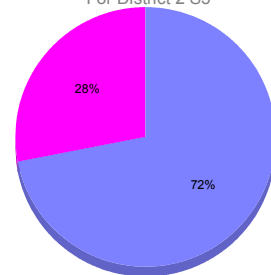

Goal, New, Dropped, Gain/Loss

Comparison of Membership Gain/Loss

Current Year Compared to the Previous Year

Gender Comparison 2010-2011

For District 2 S3

Oct/Nov/Dec

■ Male ■ Female