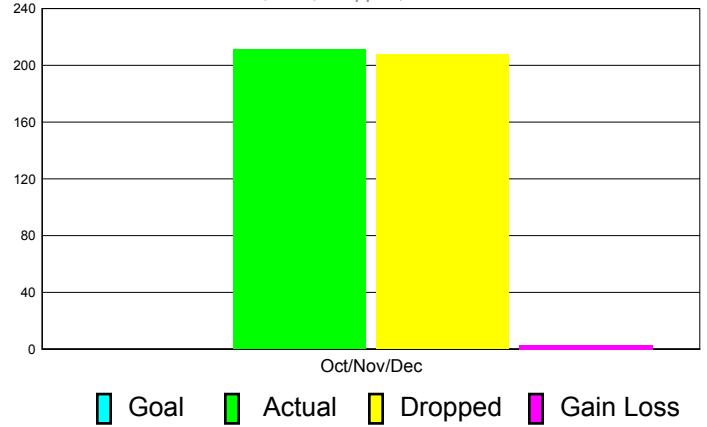

Membership Results 2011-2012

Goal, New, Dropped, Gain/Loss